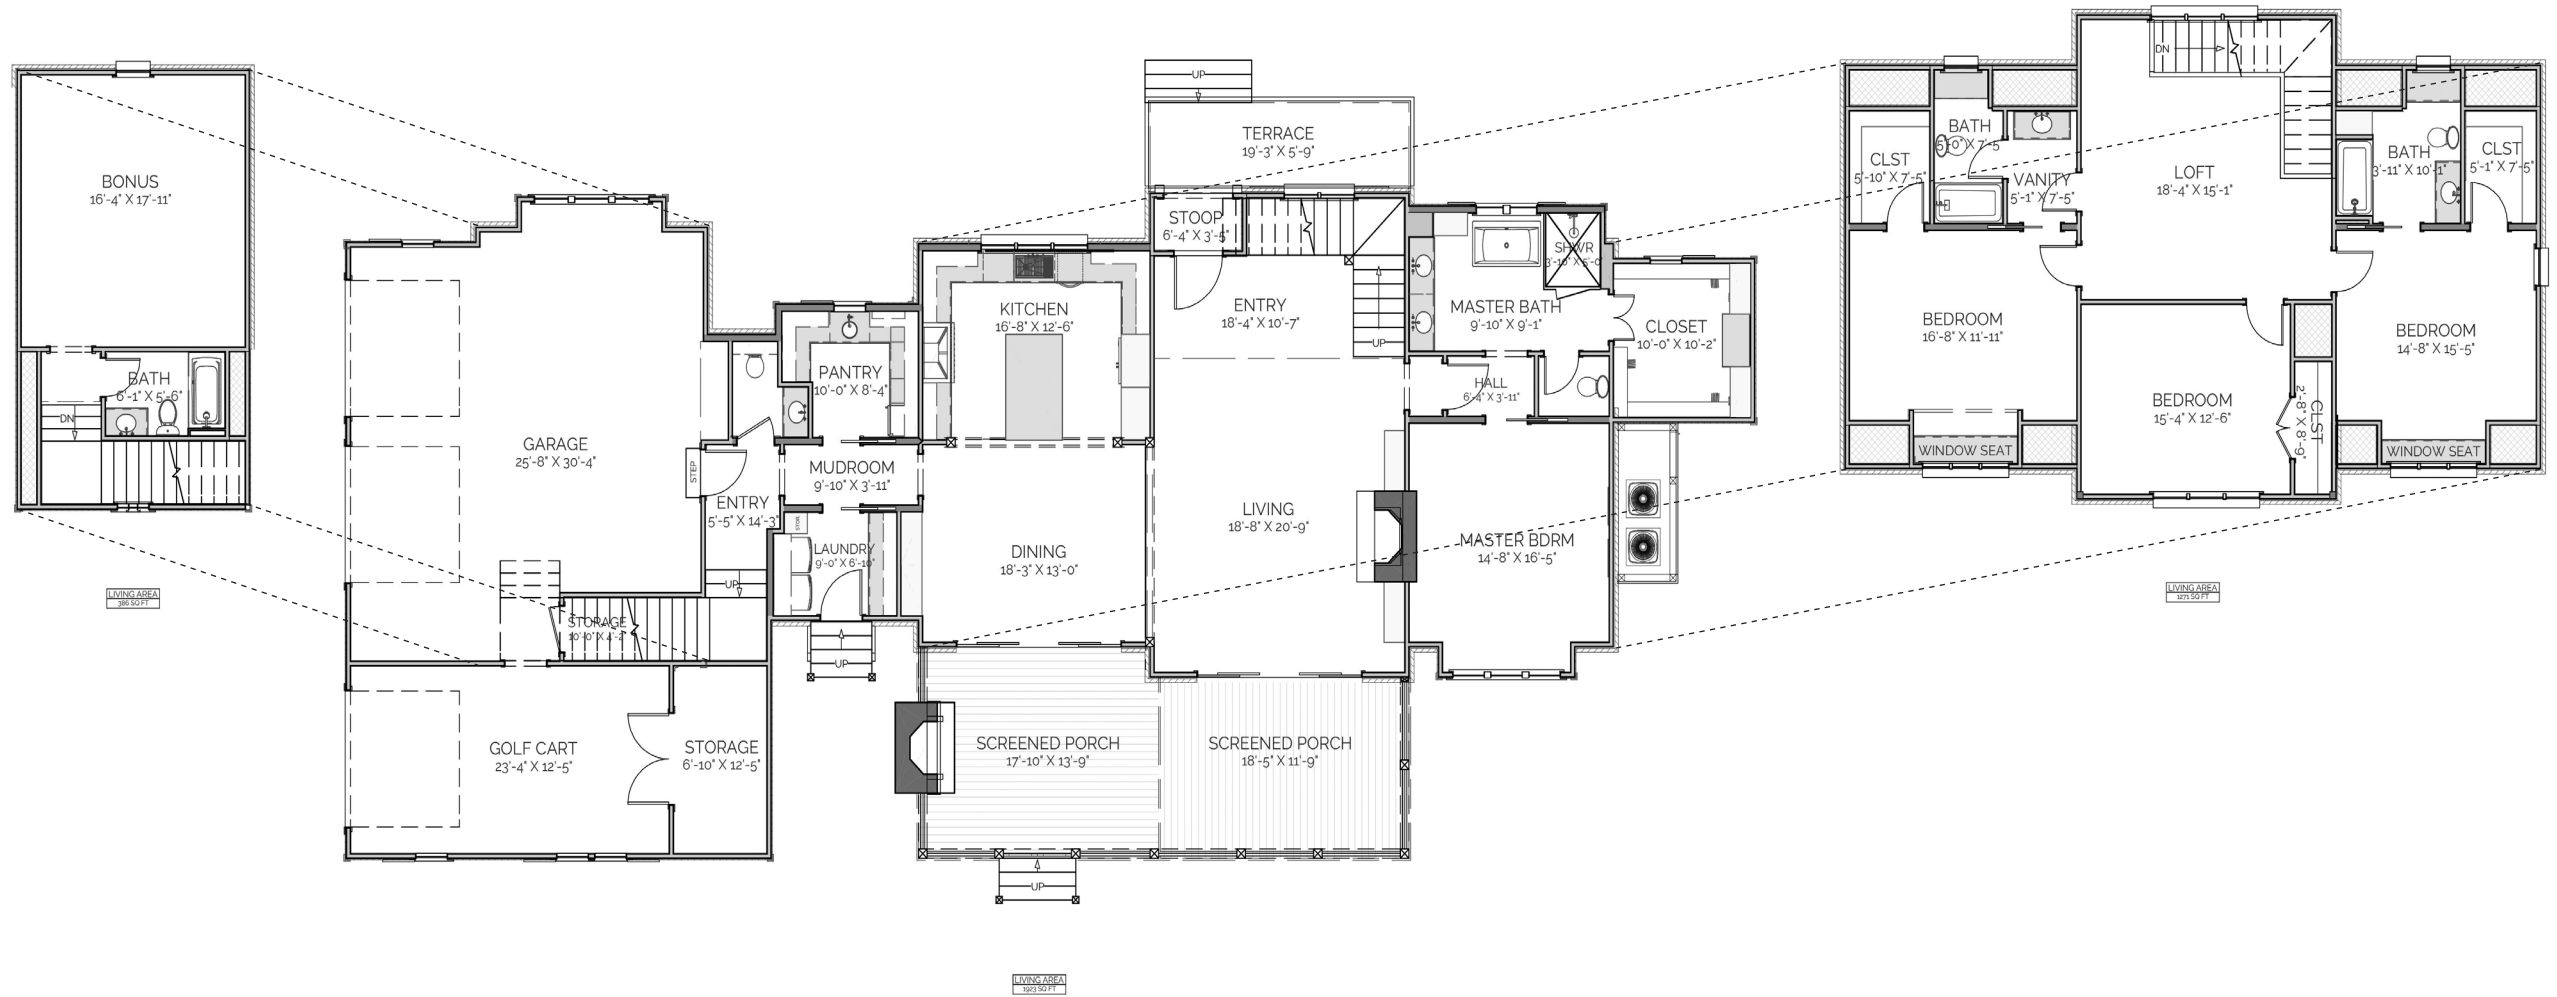

**DESCRIPTION**

THE PEMBROOK RESIDENCE IS A TWO-STORY MODERN ENGLISH COTTAGE, NESTLED IN A RESIDENTIAL SETTING, EXUDES CHARM AND WARMTH. WITH 4 BEDROOMS, 4.5 BATHS, AND A THOUGHTFUL LAYOUT, IT EMBRACES A COZY YET SOPHISTICATED ATMOSPHERE, ACCENTUATED BY A LOFT LIVING ROOM AREA. THE HOME INCLUDES A SEPARATE LARGE BONUS SPACE, PROVIDING FLEXIBILITY FOR VARIOUS ACTIVITIES. INDOOR AND OUTDOOR FIREPLACES ENHANCE THE INVITING AMBIANCE, WHILE A SPACIOUS SCREENED-IN PORCH, CONNECTS TO A DELIGHTFUL DINING PORCH.

**AREA CALCULATIONS**

- FIRST FLOOR CONDITIONED 1,923 SQ FT
- SECOND FLOOR CONDITIONED 1,656 SQ FT
- TOTAL CONDITIONED 3,579 SQ FT
- FIRST FLOOR UNDER ROOF 3,669 SQ FT
- SECOND FLOOR UNDER ROOF 1,656 SQ FT
- TOTAL UNDER ROOF 5,325 SQ FT

**OVERALL DIMENSIONS**

- OVERALL WIDTH 103' - 4 1/2"
- OVERALL DEPTH 50' - 4 1/2"

**HIGHLIGHTS**

- 2 STORY ▪ 4 1/2 BATH 4 BEDROOM
- LOFT AREA ▪ BONUS SPACE
- INDOOR/OUTDOOR FIREPLACES
- LARGE SCREENED PORCH ▪ OFFICE